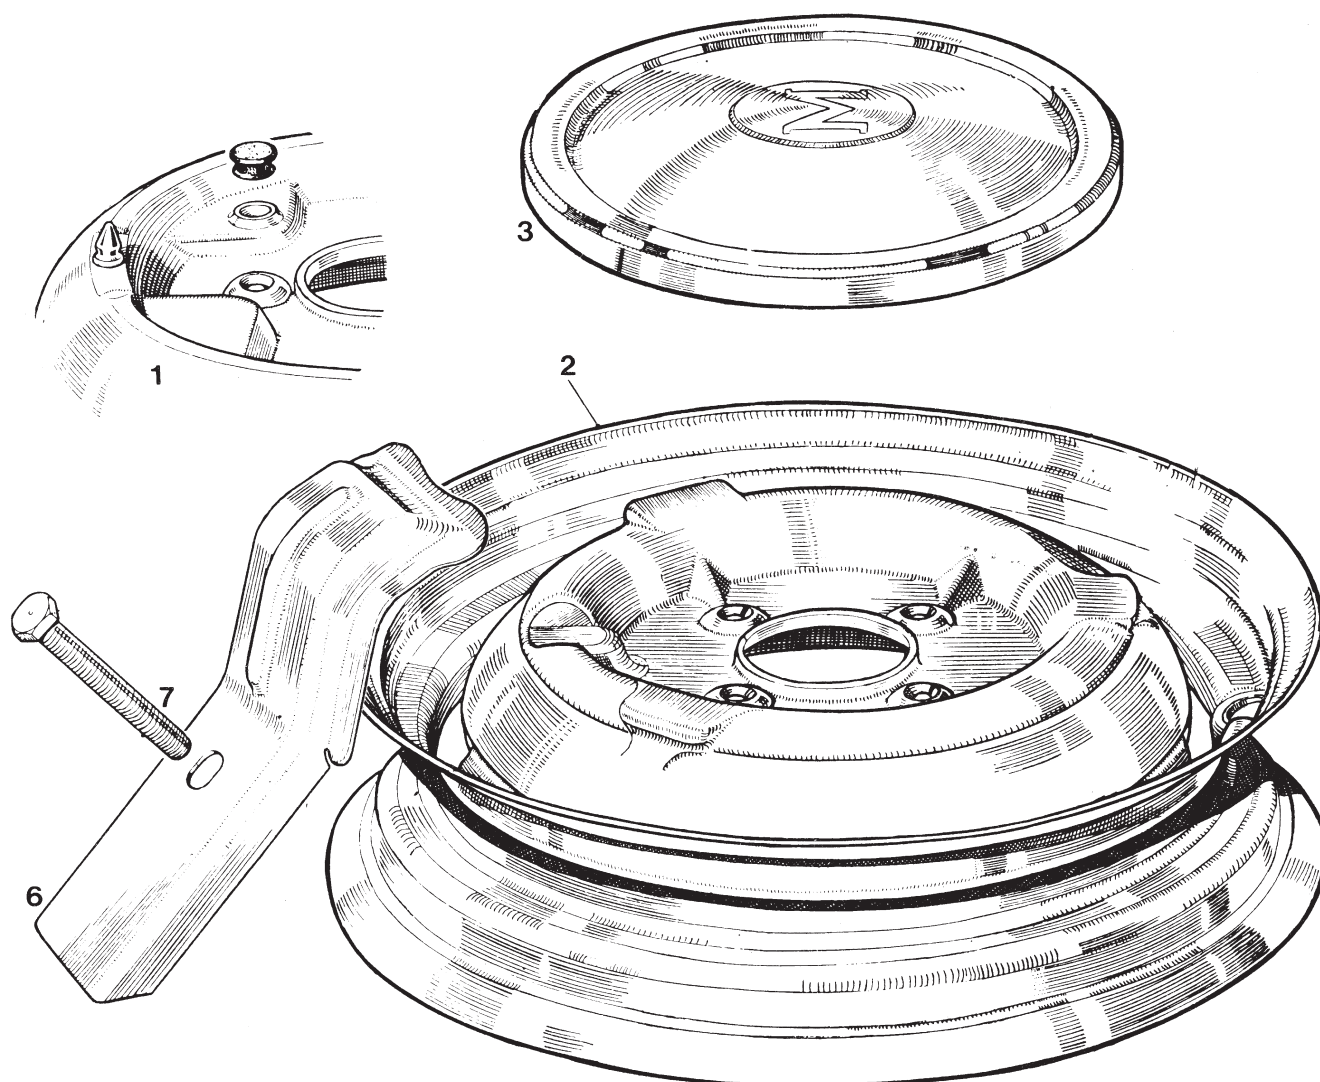

**Road wheels
and tools**

12

Blank

Part Number	ESM Order Ref.	Illus. No.	Description	Remarks
WHL102	WHL102R	1	Road wheel	Late 803cc
WHL103	WHL103R	2	Road wheel	948cc & 1098cc
WHL104	ACC118	3	Hubcap - 'M' - late - 8.75" diameter	Stainless
-	ACC118C	3	Hubcap - 'M' - late - 8.75" diameter	Chrome
WHL105A	SV122	3	Hubcap - 'M' - early - 8.5" diameter	Stainless
WHL108	WHL108	6	Clamp - spare wheel	948cc & 1098cc
-	WHL108AR	6	Clamp - spare wheel	MM & 803cc
WHL109	WHL109	7	Screw - clamp	

			Tools
JCK101	JCK101R	-	Jack
JCK102	JCK102R	-	Wheel brace/starting handle
JCK103	JCK103	-	Hub cap remover

Paint

White Colours

Cream (YL5)		ICI Ref 2979	Date Range 1956 - 1958
From 2dr	448801	To 2dr	614092
From 4dr	448801	To 4dr	614092
From Convertible	448801	To Convertible	614092
From Traveller	448801	To Traveller	614092