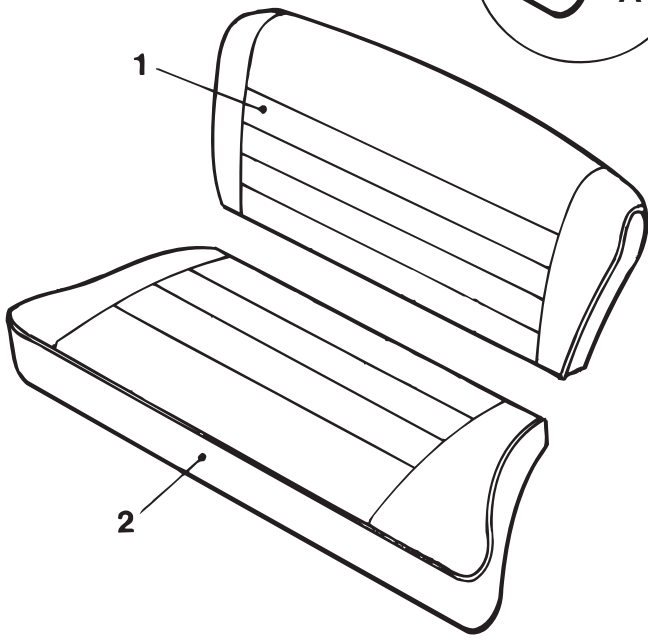

ESM Order Ref.	Illus. No.	Description	Remarks
Front seats - all models			
1st type 1949 to 1954			<i>Series MM and early 803cc</i>
TRM9920L	1&2	Front squab and cushion kit - pair - leather	<i>Both front seats</i>
TRM9920	1&2	Front squab and cushion kit - pair - vinyl	<i>Both front seats</i>
2nd type 1954 to 1956			<i>Late 803cc</i>
TRM8902L	3&4	Front squab and cushion kit - leather	<i>With tacks style</i>
TRM8902	3&4	Front squab and cushion kit - vinyl	<i>With tacks style</i>
TRM8503L	3&4	Front squab and cushion kit - leather	<i>Without tacks</i>
TRM8503	3&4	Front squab and cushion kit - vinyl	<i>Without tacks</i>
3rd type 1956 to 1959			
TRM7701L	5	Squab - non folding - leather	
TRM7703L	5	Squab - folding - leather	
TRM7701	5	Squab - non folding - vinyl	
TRM7703L	5	Squab - folding - vinyl	
TRM7702L	6	Cushion - leather	
TRM7702	6	Cushion - vinyl	
4th type 1960 to 1962			
TRM7501L	7	Squab - non folding - leather	
TRM7503L	7	Squab - folding - leather	
TRM7501	7	Squab - non folding - vinyl	
TRM7503	7	Squab - folding - vinyl	
TRM7502L	8	Cushion - leather	
TRM7502	8	Cushion - vinyl	
5th type 1962 to 1964			
TRM7101	9	Squab - non folding - vinyl	<i>Plain single colour</i>
TRM7103	9	Squab - folding - vinyl	<i>Plain single colour</i>
TRM7102	10	Cushion - vinyl	<i>Plain single colour</i>
TRM7001	9	Squab - non folding - vinyl	<i>Duotone</i>
TRM7003	9	Squab - folding - vinyl	<i>Duotone</i>
TRM7002	10	Cushion - vinyl	<i>Duotone</i>
6th type - 1964 to 1971			
TRM6901	11	Squab - vinyl	
TRM6902	12	Cushion - vinyl	
TRM444	13	Squab padding kit	
TRM443B	14	Seat base foam cushion	
TRM802	15	Seat webbing - assembled with clips	<i>7 req'd for base & 5 for back</i>
TRM803	16	Seat base rubber diaphragm	<i>Use instead of TRM802</i>
PAN801	17	Screw - seat fixing	
TRM806	18	Clamp - seat fixing	
TRM807	19	Piece - packing