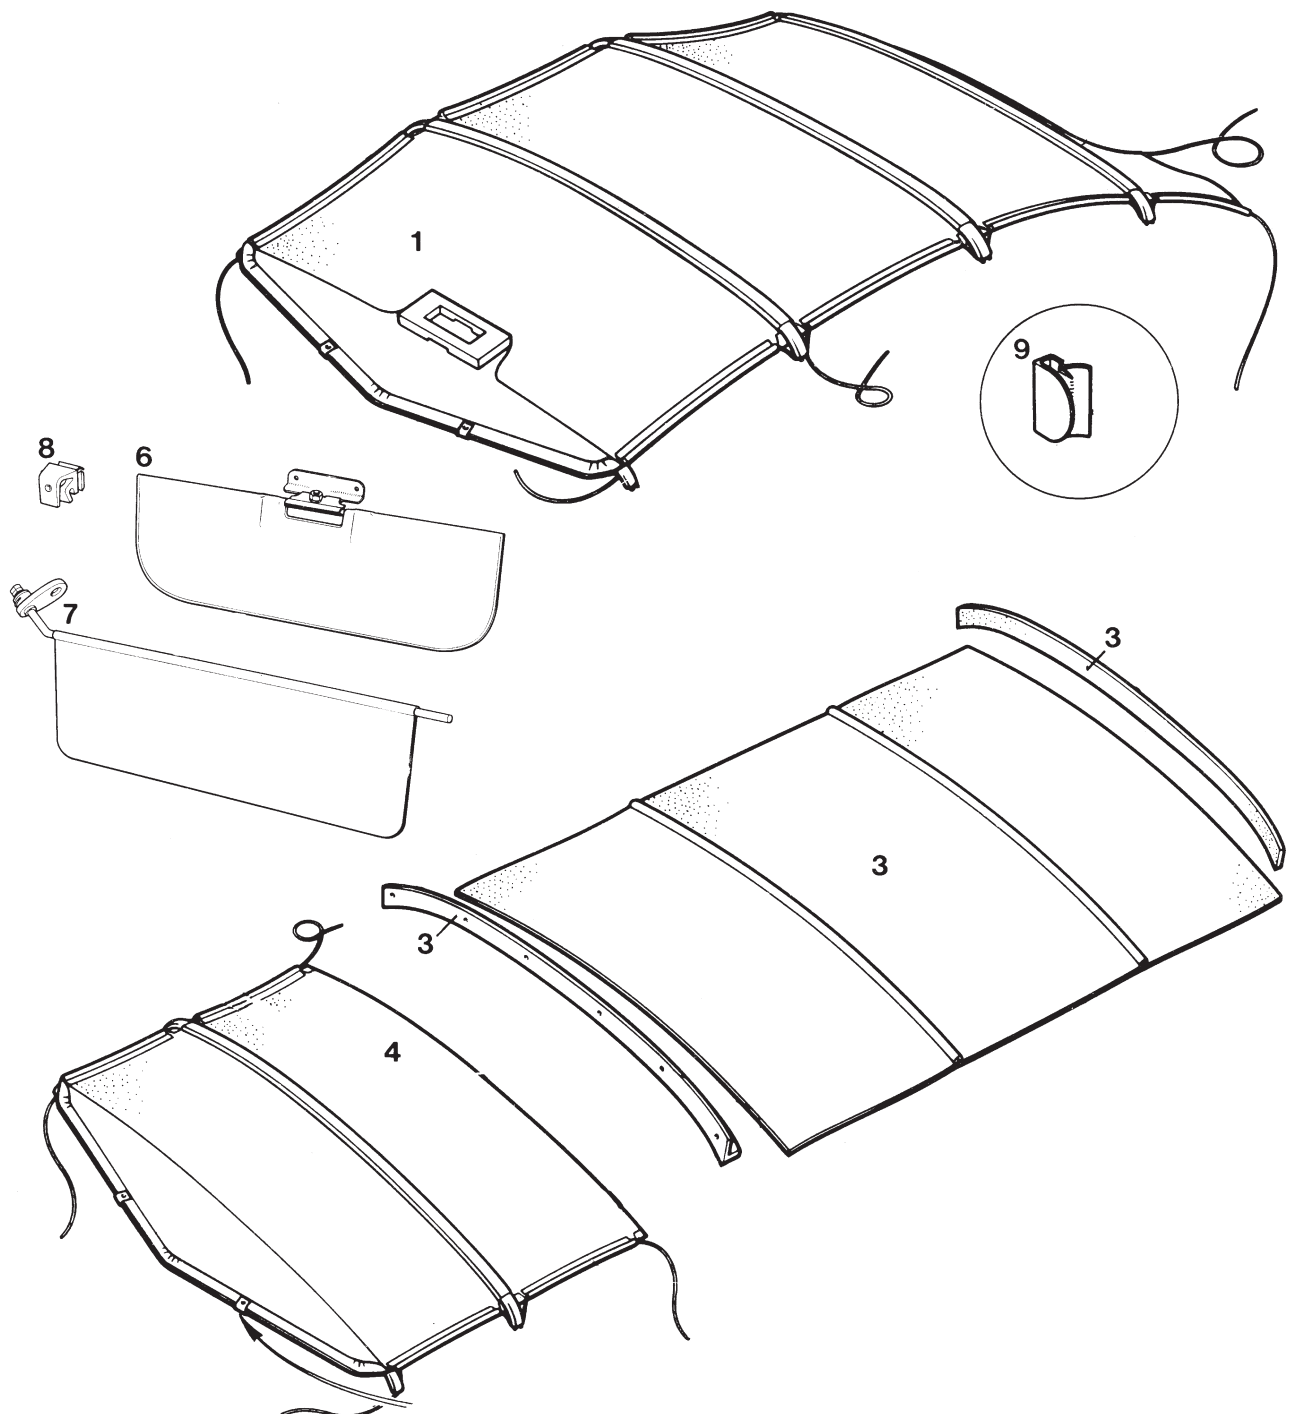

Part Number	ESM Order Ref.	Illus. No.	Description	Remarks
Headlining (less frame)				
TRM122-CR	TRM122	1	Headlining - all saloons - 1957 on	<i>Cream/Beige fleck</i>
TRM122A	TRM122A	1	Headlining - all saloons - 1956/57 - 4 hoop	<i>Cream/Beige fleck</i>
TRM122-GRY	TRM122G	1	Headlining - all saloons - 1957 on	<i>Grey</i>
TRM122SS	TRM123	1	Headlining - split screen saloons	<i>Cream/Beige fleck</i>
TRM124-CR	T27	3	Headlining - rear - Traveller	<i>Cream/Beige fleck</i>
TRM124-GRY	T27G	3	Headlining - rear - Traveller	<i>Grey</i>
TRM125-CR	T26	4	Headlining - front - Traveller	<i>Cream/Beige fleck</i>
TRM125-GRY	T26G	4	Headlining - front - Traveller	<i>Grey</i>
-	TRM125	-	Headlining tensioning wire - per foot	<i>Saloon 30ft, Trav 10ft</i>
TRM127	TRM789	6	Visor - less bracket - 1956 to October 1964	<i>Cream/Beige fleck</i>
-	TRM789G	6	Visor - less bracket - 1956 to October 1964	<i>Grey</i>
-	TRM789A	-	Fixing bracket - visor - chrome	<i>Suits TRM789</i>
TRM128-CR	TRM790	7	Visor - with bracket - October 1964 on	<i>Cream/Beige fleck</i>
TRM128-GRY	TRM790G	7	Visor - with bracket - October 1964 on	<i>Grey</i>
TRM129	TRM129	8	Clip - visor retaining	
TRM800	TRM546	9	Clip - headlinig	