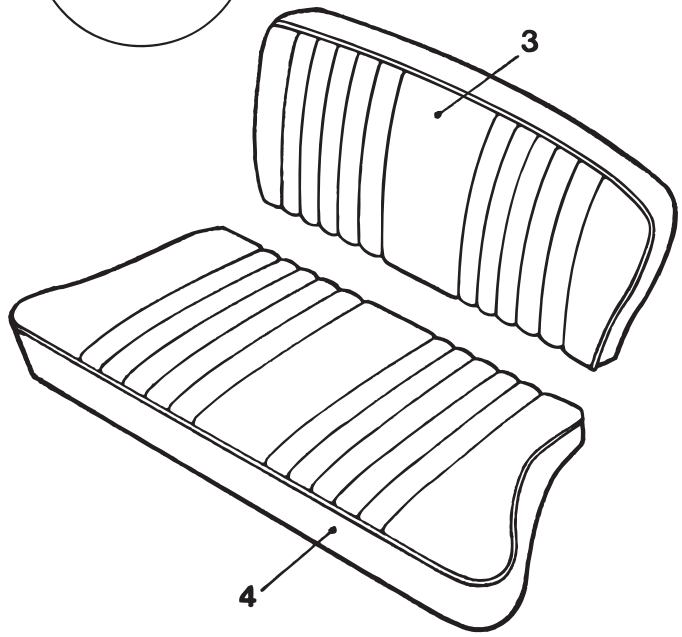

ESM Order Ref.	Illus. No.	Description	Remarks
Front seats - all models			
1st type 1949 to 1954			<i>Series MM and early 803cc</i>
TRM9920L	1&2	Front squab and cushion kit - pair - leather	<i>Both front seats</i>
TRM9920	1&2	Front squab and cushion kit - pair - vinyl	<i>Both front seats</i>
2nd type 1954 to 1956			<i>Late 803cc</i>
TRM8902L	3&4	Front squab and cushion kit - leather	<i>With tacks style</i>
TRM8902	3&4	Front squab and cushion kit - vinyl	<i>With tacks style</i>
TRM8503L	3&4	Front squab and cushion kit - leather	<i>Without tacks</i>
TRM8503	3&4	Front squab and cushion kit - vinyl	<i>Without tacks</i>
3rd type 1956 to 1959			
TRM7701L	5	Squab - non folding - leather	
TRM7703L	5	Squab - folding - leather	
TRM7701	5	Squab - non folding - vinyl	
TRM7703L	5	Squab - folding - vinyl	
TRM7702L	6	Cushion - leather	
TRM7702	6	Cushion - vinyl	
4th type 1960 to 1962			
TRM7501L	7	Squab - non folding - leather	
TRM7503L	7	Squab - folding - leather	
TRM7501	7	Squab - non folding - vinyl	
TRM7503	7	Squab - folding - vinyl	
TRM7502L	8	Cushion - leather	
TRM7502	8	Cushion - vinyl	
5th type 1962 to 1964			
TRM7101	9	Squab - non folding - vinyl	<i>Plain single colour</i>
TRM7103	9	Squab - folding - vinyl	<i>Plain single colour</i>
TRM7102	10	Cushion - vinyl	<i>Plain single colour</i>
TRM7001	9	Squab - non folding - vinyl	<i>Duotone</i>
TRM7003	9	Squab - folding - vinyl	<i>Duotone</i>
TRM7002	10	Cushion - vinyl	<i>Duotone</i>
6th type - 1964 to 1971			
TRM6901	11	Squab - vinyl	
TRM6902	12	Cushion - vinyl	
TRM444	13	Squab padding kit	
TRM443B	14	Seat base foam cushion	
TRM802	15	Seat webbing - assembled with clips	<i>7 req'd for base & 5 for back</i>
TRM803	16	Seat base rubber diaphragm	<i>Use instead of TRM802</i>
PAN801	17	Screw - seat fixing	
TRM806	18	Clamp - seat fixing	
TRM807	19	Piece - packing