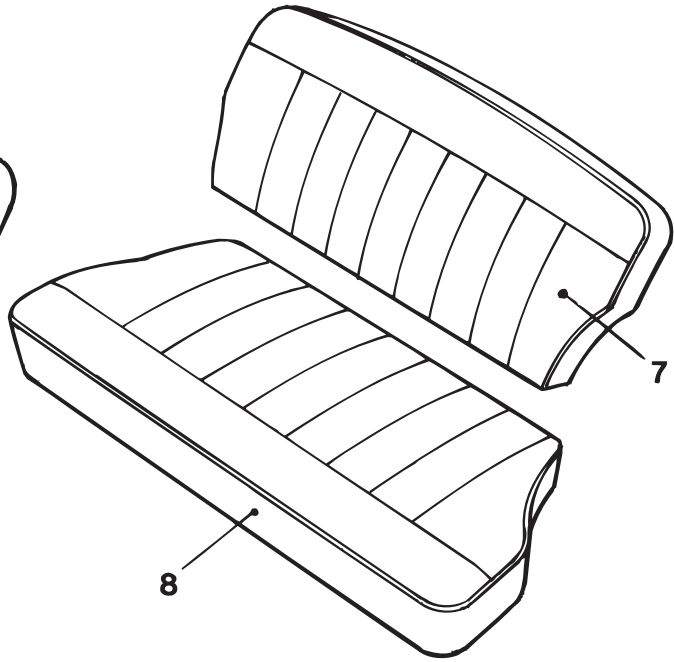

ESM Order Ref.	Illus. No.	Description	Remarks
Front seats - all models			
1st type 1949 to 1954			<i>Series MM and early 803cc</i>
TRM9920L	1&2	Front squab and cushion kit - pair - leather	<i>Both front seats</i>
TRM9920	1&2	Front squab and cushion kit - pair - vinyl	<i>Both front seats</i>
2nd type 1954 to 1956			<i>Late 803cc</i>
TRM8902L	3&4	Front squab and cushion kit - leather	<i>With tacks style</i>
TRM8902	3&4	Front squab and cushion kit - vinyl	<i>With tacks style</i>
TRM8503L	3&4	Front squab and cushion kit - leather	<i>Without tacks</i>
TRM8503	3&4	Front squab and cushion kit - vinyl	<i>Without tacks</i>
3rd type 1956 to 1959			
TRM7701L	5	Squab - non folding - leather	
TRM7703L	5	Squab - folding - leather	
TRM7701	5	Squab - non folding - vinyl	
TRM7703L	5	Squab - folding - vinyl	
TRM7702L	6	Cushion - leather	
TRM7702	6	Cushion - vinyl	
4th type 1960 to 1962			
TRM7501L	7	Squab - non folding - leather	
TRM7503L	7	Squab - folding - leather	
TRM7501	7	Squab - non folding - vinyl	
TRM7503	7	Squab - folding - vinyl	
TRM7502L	8	Cushion - leather	
TRM7502	8	Cushion - vinyl	
5th type 1962 to 1964			
TRM7101	9	Squab - non folding - vinyl	<i>Plain single colour</i>
TRM7103	9	Squab - folding - vinyl	<i>Plain single colour</i>
TRM7102	10	Cushion - vinyl	<i>Plain single colour</i>
TRM7001	9	Squab - non folding - vinyl	<i>Duotone</i>
TRM7003	9	Squab - folding - vinyl	<i>Duotone</i>
TRM7002	10	Cushion - vinyl	<i>Duotone</i>
6th type - 1964 to 1971			
TRM6901	11	Squab - vinyl	
TRM6902	12	Cushion - vinyl	
TRM444	13	Squab padding kit	
TRM443B	14	Seat base foam cushion	
TRM802	15	Seat webbing - assembled with clips	<i>7 req'd for base & 5 for back</i>
TRM803	16	Seat base rubber diaphragm	<i>Use instead of TRM802</i>
PAN801	17	Screw - seat fixing	
TRM806	18	Clamp - seat fixing	
TRM807	19	Piece - packing