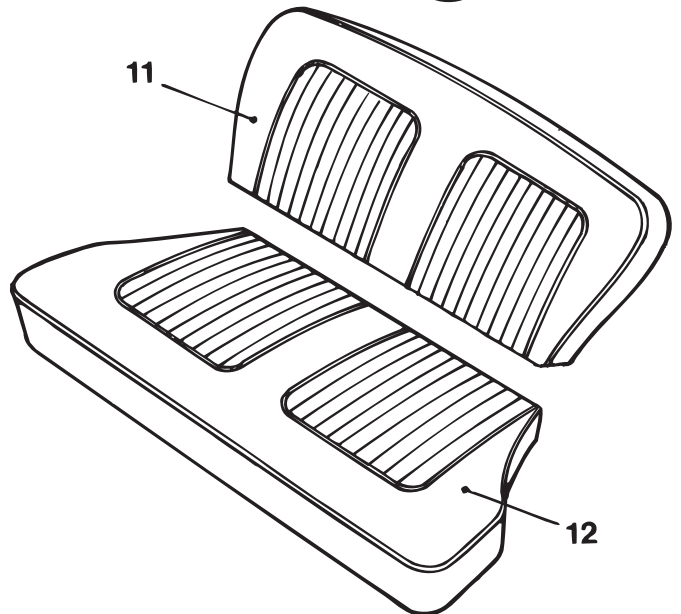

ESM Order Ref.	Illus. No.	Description	Remarks
Front seats - all models			
1st type 1949 to 1954			<i>Series MM and early 803cc</i>
TRM9920L	1&2	Front squab and cushion kit - pair - leather	<i>Both front seats</i>
TRM9920	1&2	Front squab and cushion kit - pair - vinyl	<i>Both front seats</i>
2nd type 1954 to 1956			<i>Late 803cc</i>
TRM8902L	3&4	Front squab and cushion kit - leather	<i>With tacks style</i>
TRM8902	3&4	Front squab and cushion kit - vinyl	<i>With tacks style</i>
TRM8503L	3&4	Front squab and cushion kit - leather	<i>Without tacks</i>
TRM8503	3&4	Front squab and cushion kit - vinyl	<i>Without tacks</i>
3rd type 1956 to 1959			
TRM7701L	5	Squab - non folding - leather	
TRM7703L	5	Squab - folding - leather	
TRM7701	5	Squab - non folding - vinyl	
TRM7703L	5	Squab - folding - vinyl	
TRM7702L	6	Cushion - leather	
TRM7702	6	Cushion - vinyl	
4th type 1960 to 1962			
TRM7501L	7	Squab - non folding - leather	
TRM7503L	7	Squab - folding - leather	
TRM7501	7	Squab - non folding - vinyl	
TRM7503	7	Squab - folding - vinyl	
TRM7502L	8	Cushion - leather	
TRM7502	8	Cushion - vinyl	
5th type 1962 to 1964			
TRM7101	9	Squab - non folding - vinyl	<i>Plain single colour</i>
TRM7103	9	Squab - folding - vinyl	<i>Plain single colour</i>
TRM7102	10	Cushion - vinyl	<i>Plain single colour</i>
TRM7001	9	Squab - non folding - vinyl	<i>Duotone</i>
TRM7003	9	Squab - folding - vinyl	<i>Duotone</i>
TRM7002	10	Cushion - vinyl	<i>Duotone</i>
6th type - 1964 to 1971			
TRM6901	11	Squab - vinyl	
TRM6902	12	Cushion - vinyl	
TRM444	13	Squab padding kit	
TRM443B	14	Seat base foam cushion	
TRM802	15	Seat webbing - assembled with clips	<i>7 req'd for base & 5 for back</i>
TRM803	16	Seat base rubber diaphragm	<i>Use instead of TRM802</i>
PAN801	17	Screw - seat fixing	
TRM806	18	Clamp - seat fixing	
TRM807	19	Piece - packing