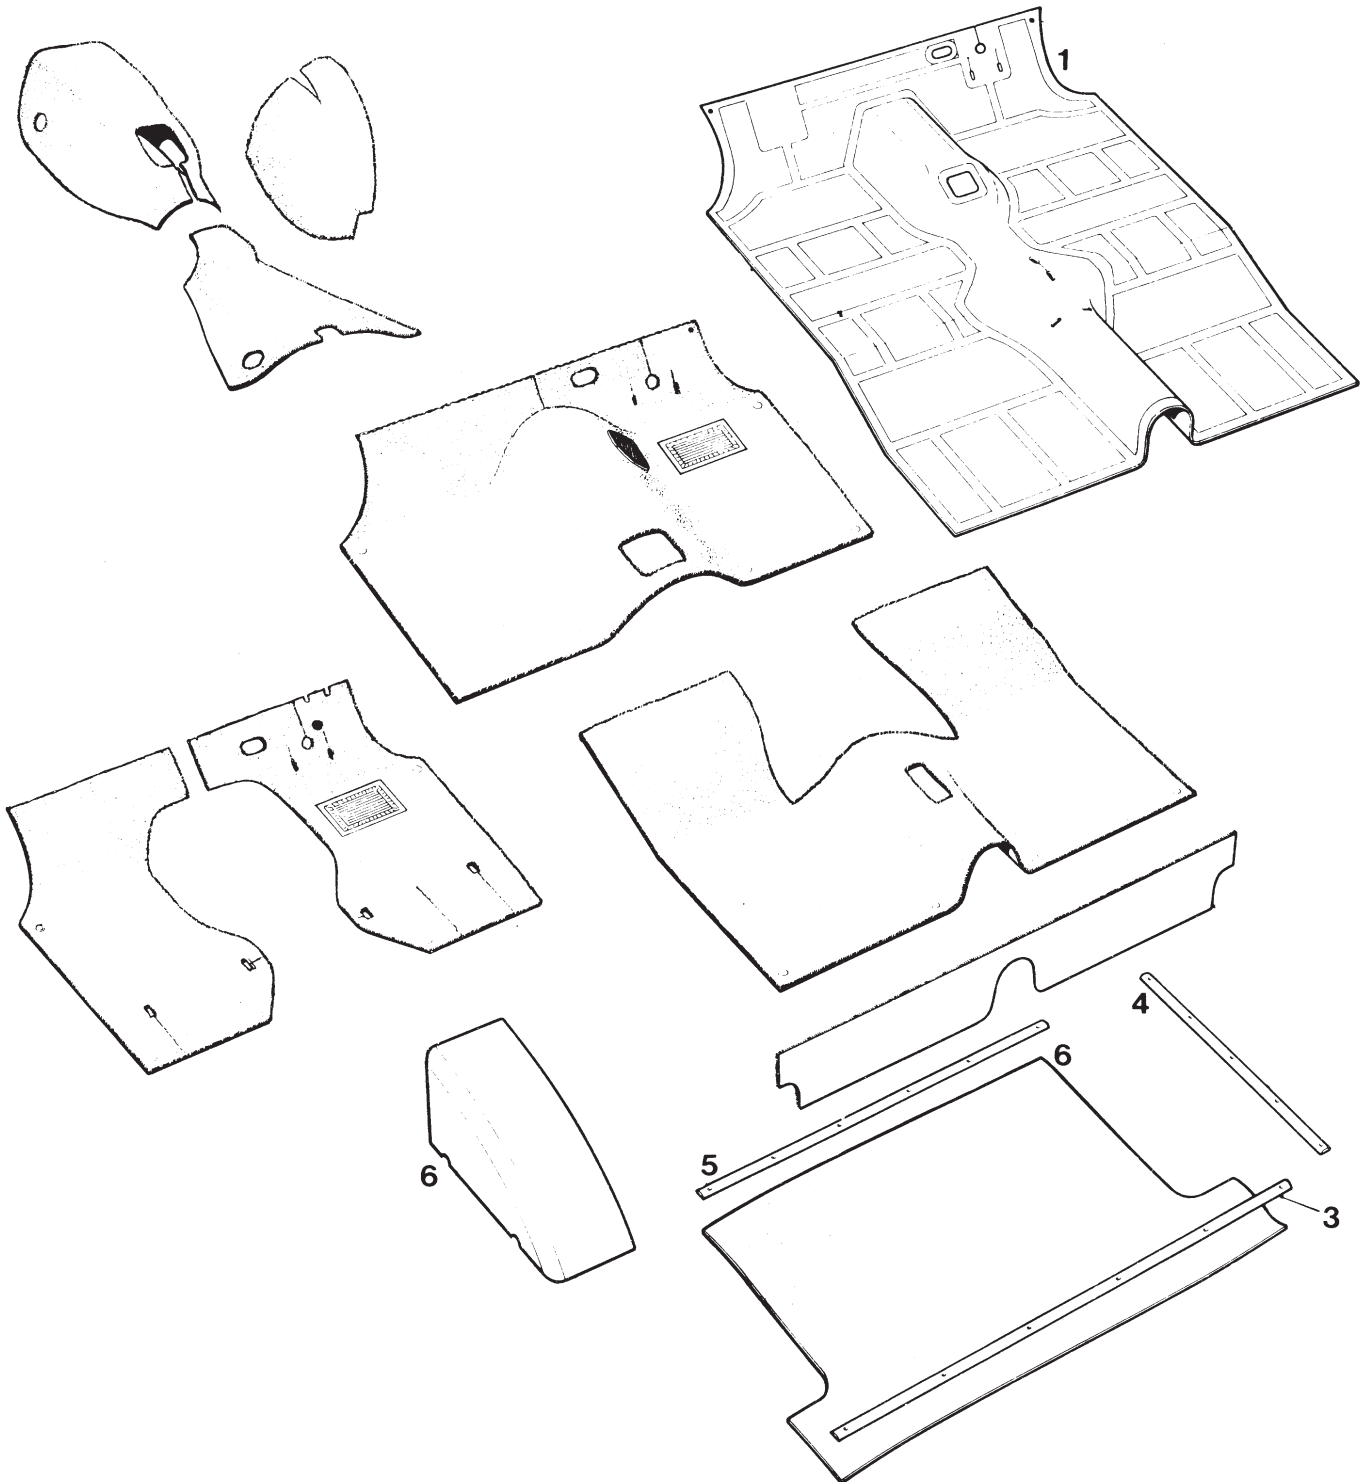

Part Number	ESM Order Ref.	Illus. No.	Description	Remarks
MAT103	See web site	-	Carpet Set	803cc
MAT104	See web site	-	Carpet Set	948cc & 10989cc
MAT107	T108	3,4,5	Aluminium fixing strip - set	
MAT200	T100	6	Traveller rear compartment cover set	Grey Hardura
MAT113	MAT113	-	Reversible rubber footwell mat "Morris 1000"	Front
-	MAT114	-	Reversible rubber footwell mat	Rear