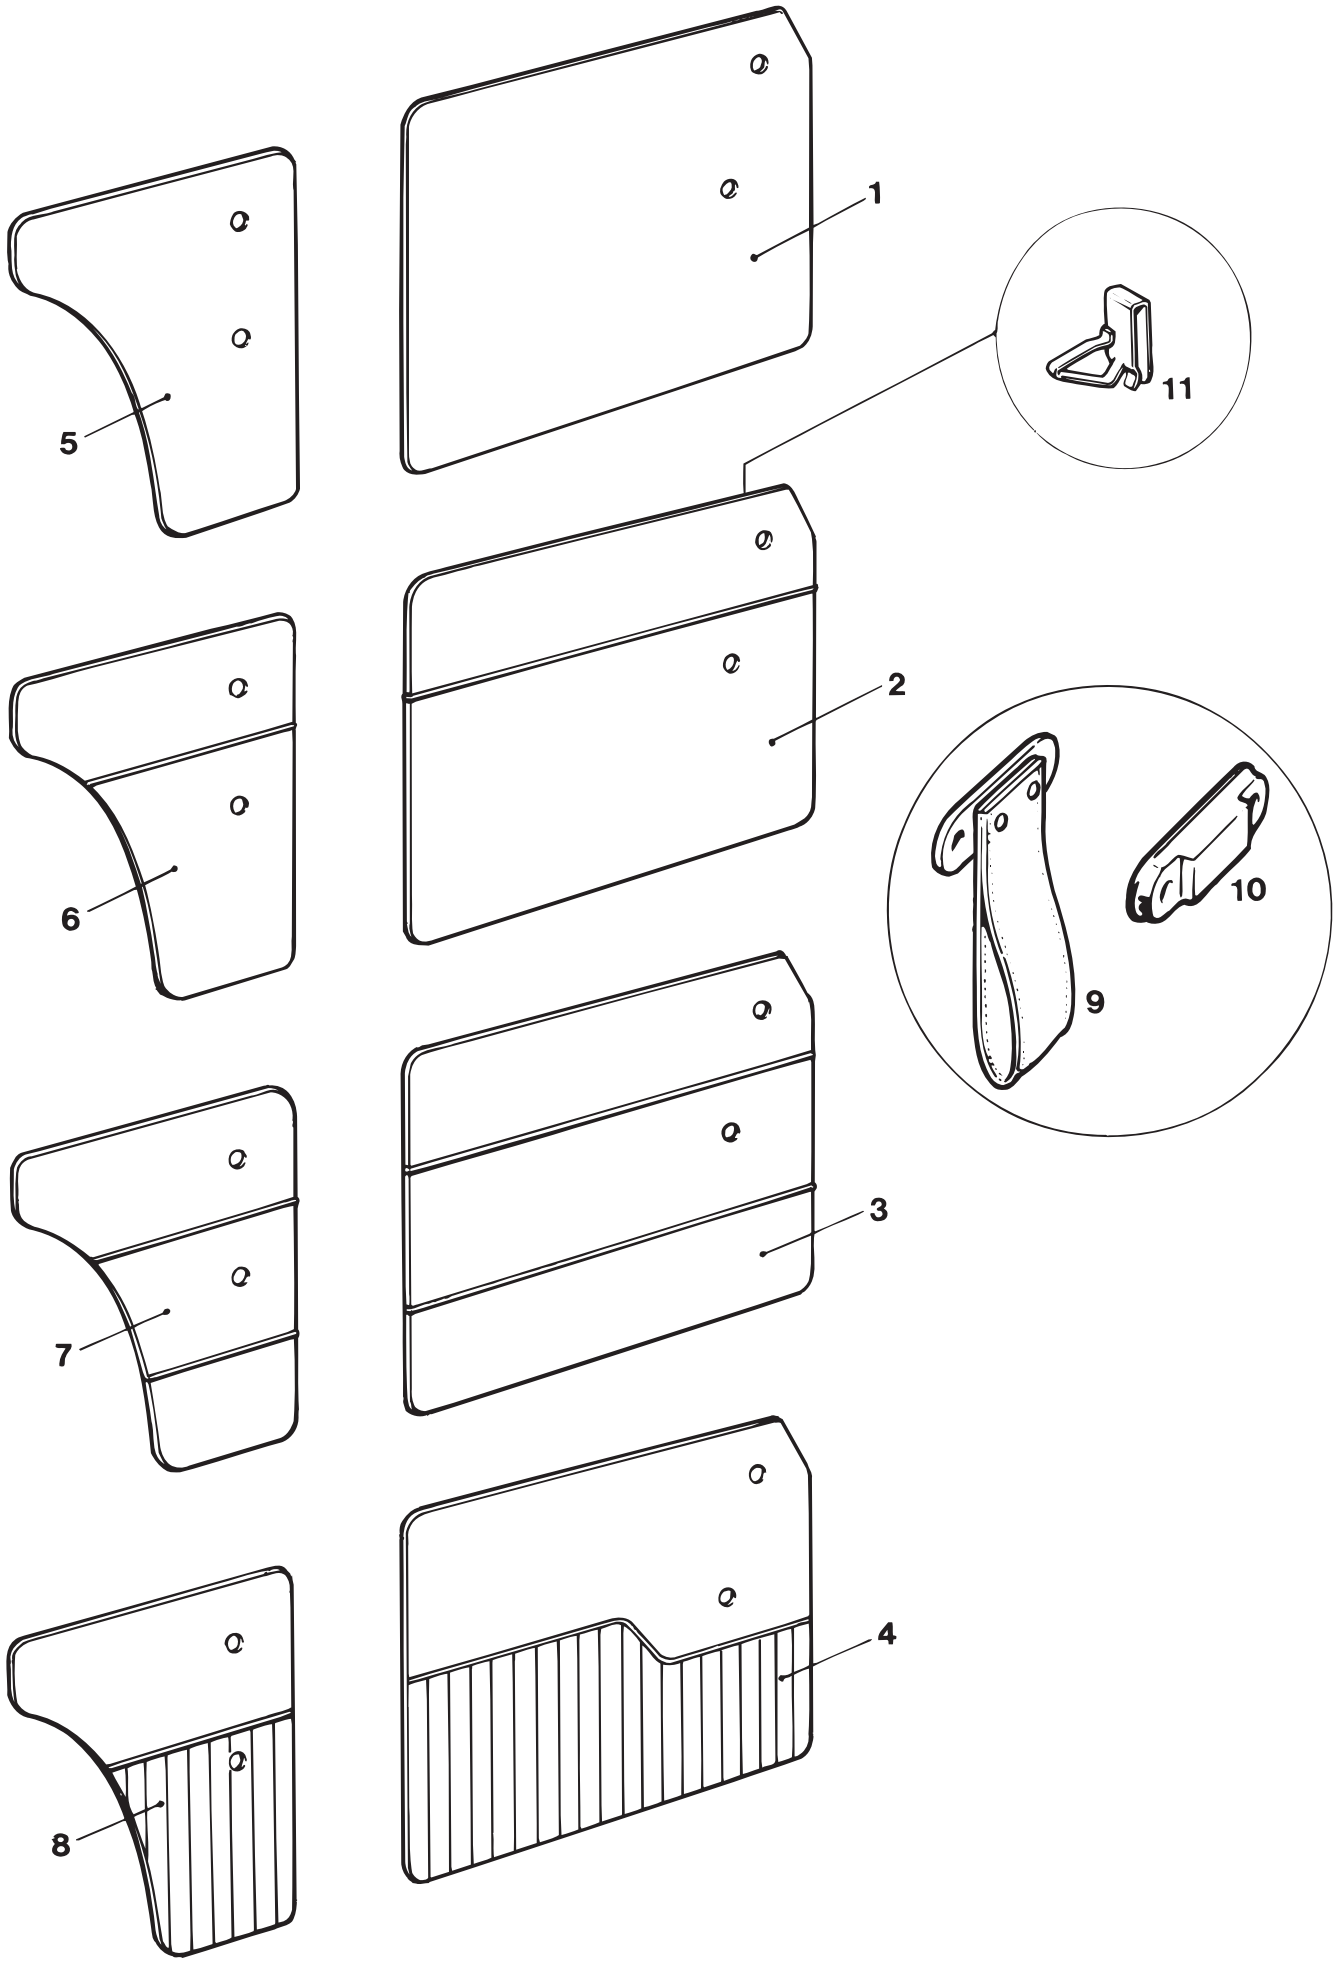

ESM Order Ref.	Illus. No.	Description	Remarks
Door liners			
2dr saloon, convertible and traveller			
TRM1904	1	Plain - pair	1948 to 1959
TRM1905	1	Plain with piped edge - pair	1949 to 1959
-	2	Plain with horizontal piping	<i>Suggest use TRM1904</i>
TRM3904	3	Plain - pair	1960 to 1964
TRM5904	3	Duotone - pair	1962 to 1964
TRM6904	4	Heat formed embossed pattern - pair	1964 to 1971
4dr saloon			
TRM1906	1	Plain - pair - front	1950 to 1959
TRM1907	5	Plain - pair - rear	1950 to 1959
-	2	Plain with horizontal piping - front	<i>Suggest use TRM1906</i>
-	6	Plain with horizontal piping - rear	<i>Suggest use TRM1907</i>
TRM3906	3	Plain - pair - front	1960 to 1964
TRM3913	7	Plain - pair - rear	1960 to 1964
TRM5906	3	Duotone - pair - front	1962 to 1964
TRM5913	7	Duotone - pair - rear	1962 to 1964
TRM6906	4	Heat formed embossed pattern - pair - front	1964 to 1971
TRM6913	8	Heat formed embossed pattern - pair - rear	1964 to 1971
TRM700	9	Door pull strap - with plate	
TRM600	-	Door pull strap - less plate	
TRM701	10	Cover - door pull strap - chrome	1956 on
TRM702	11	Clip - door panel fixing	
TRM703	-	Plastic insert for TRM702	
TRM705	-	Screw - door pull capping - chrome	
TRM601	-	Door pull - chain type	<i>Early series MM</i>