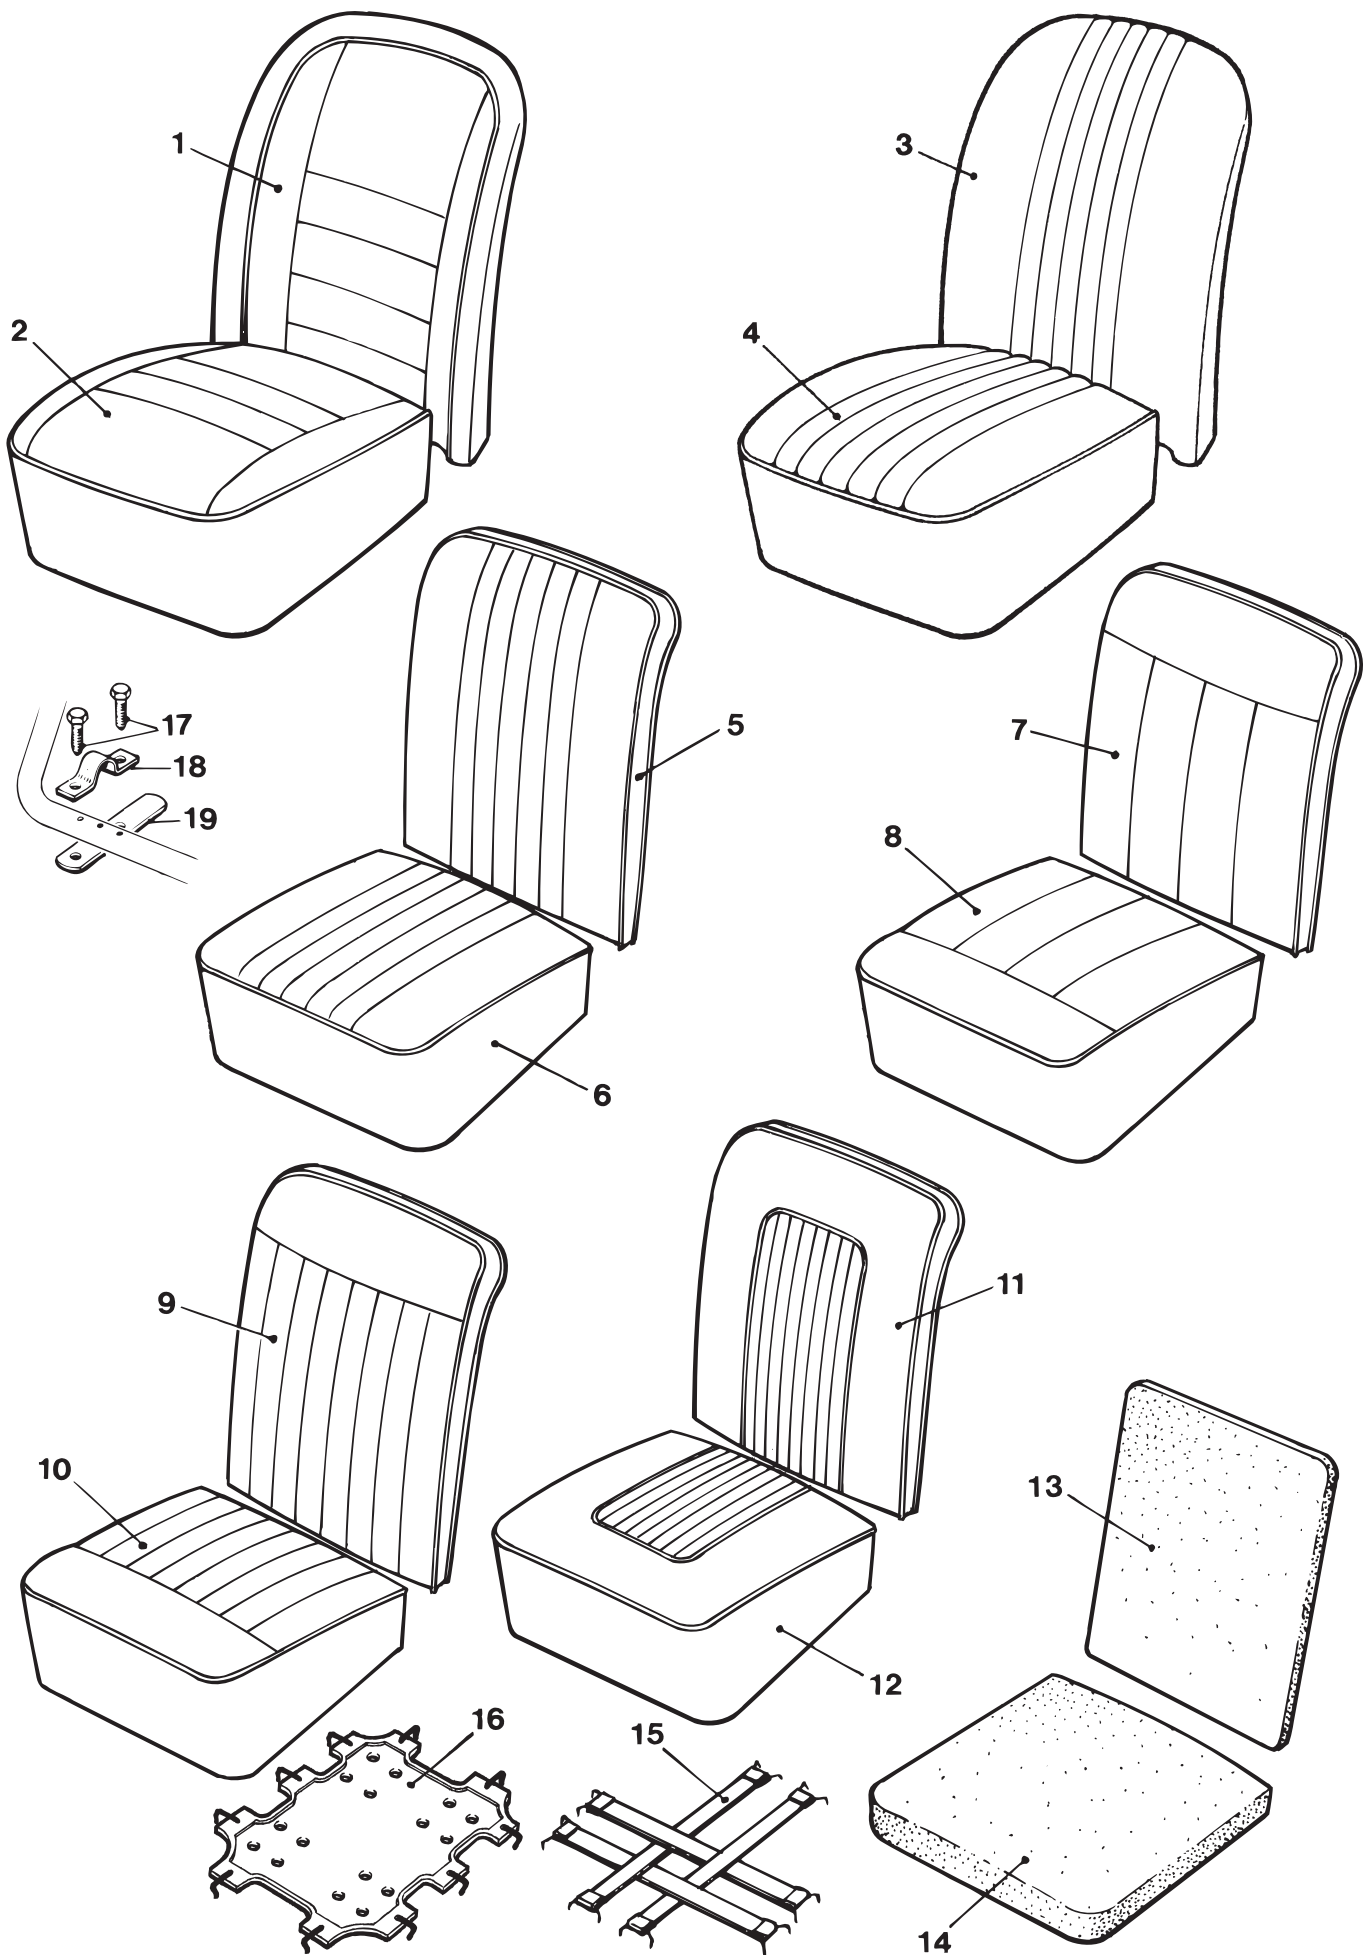

Part Number	ESM Order Ref.	Illus. No.	Description	Remarks
Headlining (less frame)				
TRM122-CR	TRM122	1	Headlining - all saloons - 1957 on	<i>Cream/Beige fleck</i>
TRM122A	TRM122A	1	Headlining - all saloons - 1956/57 - 4 hoop	<i>Cream/Beige fleck</i>
TRM122-GRY	TRM122G	1	Headlining - all saloons - 1957 on	<i>Grey</i>
TRM122SS	TRM123	1	Headlining - split screen saloons	<i>Cream/Beige fleck</i>
TRM124-CR	T27	3	Headlining - rear - Traveller	<i>Cream/Beige fleck</i>
TRM124-GRY	T27G	3	Headlining - rear - Traveller	<i>Grey</i>
TRM125-CR	T26	4	Headlining - front - Traveller	<i>Cream/Beige fleck</i>
TRM125-GRY	T26G	4	Headlining - front - Traveller	<i>Grey</i>
-	TRM125	-	Headlining tensioning wire - per foot	<i>Saloon 30ft, Trav 10ft</i>
TRM127	TRM789	6	Visor - less bracket - 1956 to October 1964	<i>Cream/Beige fleck</i>
-	TRM789G	6	Visor - less bracket - 1956 to October 1964	<i>Grey</i>
-	TRM789A	-	Fixing bracket - visor - chrome	<i>Suits TRM789</i>
TRM128-CR	TRM790	7	Visor - with bracket - October 1964 on	<i>Cream/Beige fleck</i>
TRM128-GRY	TRM790G	7	Visor - with bracket - October 1964 on	<i>Grey</i>
TRM129	TRM129	8	Clip - visor retaining	
TRM800	TRM546	9	Clip - headlinig	