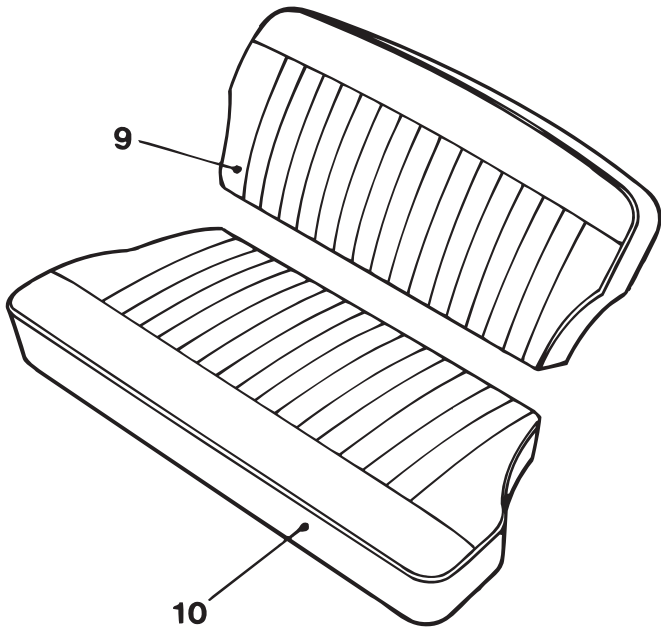

ESM Order Ref.	Illus. No.	Description	Remarks
Front seats - all models			
1st type 1949 to 1954			<i>Series MM and early 803cc</i>
TRM9920L	1&2	Front squab and cushion kit - pair - leather	<i>Both front seats</i>
TRM9920	1&2	Front squab and cushion kit - pair - vinyl	<i>Both front seats</i>
2nd type 1954 to 1956			<i>Late 803cc</i>
TRM8902L	3&4	Front squab and cushion kit - leather	<i>With tacks style</i>
TRM8902	3&4	Front squab and cushion kit - vinyl	<i>With tacks style</i>
TRM8503L	3&4	Front squab and cushion kit - leather	<i>Without tacks</i>
TRM8503	3&4	Front squab and cushion kit - vinyl	<i>Without tacks</i>
3rd type 1956 to 1959			
TRM7701L	5	Squab - non folding - leather	
TRM7703L	5	Squab - folding - leather	
TRM7701	5	Squab - non folding - vinyl	
TRM7703L	5	Squab - folding - vinyl	
TRM7702L	6	Cushion - leather	
TRM7702	6	Cushion - vinyl	
4th type 1960 to 1962			
TRM7501L	7	Squab - non folding - leather	
TRM7503L	7	Squab - folding - leather	
TRM7501	7	Squab - non folding - vinyl	
TRM7503	7	Squab - folding - vinyl	
TRM7502L	8	Cushion - leather	
TRM7502	8	Cushion - vinyl	
5th type 1962 to 1964			
TRM7101	9	Squab - non folding - vinyl	<i>Plain single colour</i>
TRM7103	9	Squab - folding - vinyl	<i>Plain single colour</i>
TRM7102	10	Cushion - vinyl	<i>Plain single colour</i>
TRM7001	9	Squab - non folding - vinyl	<i>Duotone</i>
TRM7003	9	Squab - folding - vinyl	<i>Duotone</i>
TRM7002	10	Cushion - vinyl	<i>Duotone</i>
6th type - 1964 to 1971			
TRM6901	11	Squab - vinyl	
TRM6902	12	Cushion - vinyl	
TRM444	13	Squab padding kit	
TRM443B	14	Seat base foam cushion	
TRM802	15	Seat webbing - assembled with clips	<i>7 req'd for base & 5 for back</i>
TRM803	16	Seat base rubber diaphragm	<i>Use instead of TRM802</i>
PAN801	17	Screw - seat fixing	
TRM806	18	Clamp - seat fixing	
TRM807	19	Piece - packing