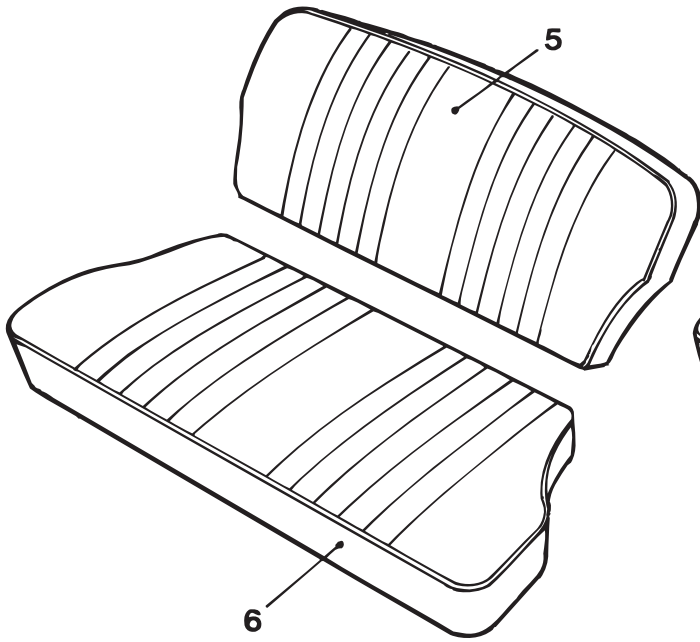

ESM Order Ref.	Illus. No.	Description	Remarks
Front seats - all models			
1st type 1949 to 1954			<i>Series MM and early 803cc</i>
TRM9920L	1&2	Front squab and cushion kit - pair - leather	<i>Both front seats</i>
TRM9920	1&2	Front squab and cushion kit - pair - vinyl	<i>Both front seats</i>
2nd type 1954 to 1956			<i>Late 803cc</i>
TRM8902L	3&4	Front squab and cushion kit - leather	<i>With tacks style</i>
TRM8902	3&4	Front squab and cushion kit - vinyl	<i>With tacks style</i>
TRM8503L	3&4	Front squab and cushion kit - leather	<i>Without tacks</i>
TRM8503	3&4	Front squab and cushion kit - vinyl	<i>Without tacks</i>
3rd type 1956 to 1959			
TRM7701L	5	Squab - non folding - leather	
TRM7703L	5	Squab - folding - leather	
TRM7701	5	Squab - non folding - vinyl	
TRM7703L	5	Squab - folding - vinyl	
TRM7702L	6	Cushion - leather	
TRM7702	6	Cushion - vinyl	
4th type 1960 to 1962			
TRM7501L	7	Squab - non folding - leather	
TRM7503L	7	Squab - folding - leather	
TRM7501	7	Squab - non folding - vinyl	
TRM7503	7	Squab - folding - vinyl	
TRM7502L	8	Cushion - leather	
TRM7502	8	Cushion - vinyl	
5th type 1962 to 1964			
TRM7101	9	Squab - non folding - vinyl	<i>Plain single colour</i>
TRM7103	9	Squab - folding - vinyl	<i>Plain single colour</i>
TRM7102	10	Cushion - vinyl	<i>Plain single colour</i>
TRM7001	9	Squab - non folding - vinyl	<i>Duotone</i>
TRM7003	9	Squab - folding - vinyl	<i>Duotone</i>
TRM7002	10	Cushion - vinyl	<i>Duotone</i>
6th type - 1964 to 1971			
TRM6901	11	Squab - vinyl	
TRM6902	12	Cushion - vinyl	
TRM444	13	Squab padding kit	
TRM443B	14	Seat base foam cushion	
TRM802	15	Seat webbing - assembled with clips	<i>7 req'd for base & 5 for back</i>
TRM803	16	Seat base rubber diaphragm	<i>Use instead of TRM802</i>
PAN801	17	Screw - seat fixing	
TRM806	18	Clamp - seat fixing	
TRM807	19	Piece - packing